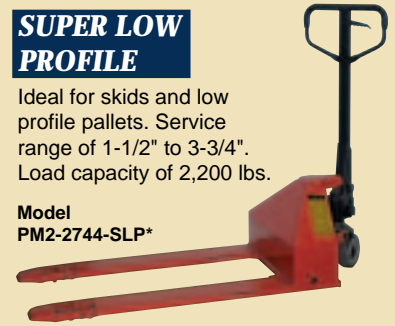

SPECIFICATIONS

Model Number	Overall Fork Dimensions	Capacity Pounds	Raised Height	Lowered Height
PM5-2748-Y	27"W x 48"L	5,500	7-3/4"	2-7/8"

Apron Width	27"
Individual Fork Width	7"
Fork Length	48"
Overall Length	62"
Overall Height	46"

Raised Height	7-3/4"
Lowered Height	2-7/8"
Back Apron Height	17"
Capacity	5,500 lbs.
Steering Wheel Size	8"

DISTRIBUTED BY:

SPECIALTY Pallet Trucks

**Additional Sizes Available*

SUPER LOW PROFILE

Ideal for skids and low profile pallets. Service range of 1-1/2" to 3-3/4". Load capacity of 2,200 lbs.

Model
PM2-2744-SLP*

STAINLESS STEEL

304 stainless steel construction. Ideal for food, sanitary, medical, and wet environments.

Model
PM5-2748-SS*

LOW PROFILE PALLET TRUCK WITH SCALE

Allows you to weigh your load on the spot for maximum efficiency. Service range of 3" to 7-1/2". 4,400 lb. capacity.

Model
PM-2748-SCL-LP*

EXTRA CAPACITY

Heavy duty design handles heavy awkward loads. Service range 2-7/8" to 7-3/4". Capacity is 6,000 lbs.

Model
PM6-2748*

Model
SW-PJ

SIDEWINDER PALLET TRUCK

Transport long loads down narrow aisles. Moves forward, back, left and right. Capacity is 3,000 lbs. Service range of 3-1/2" to 8"